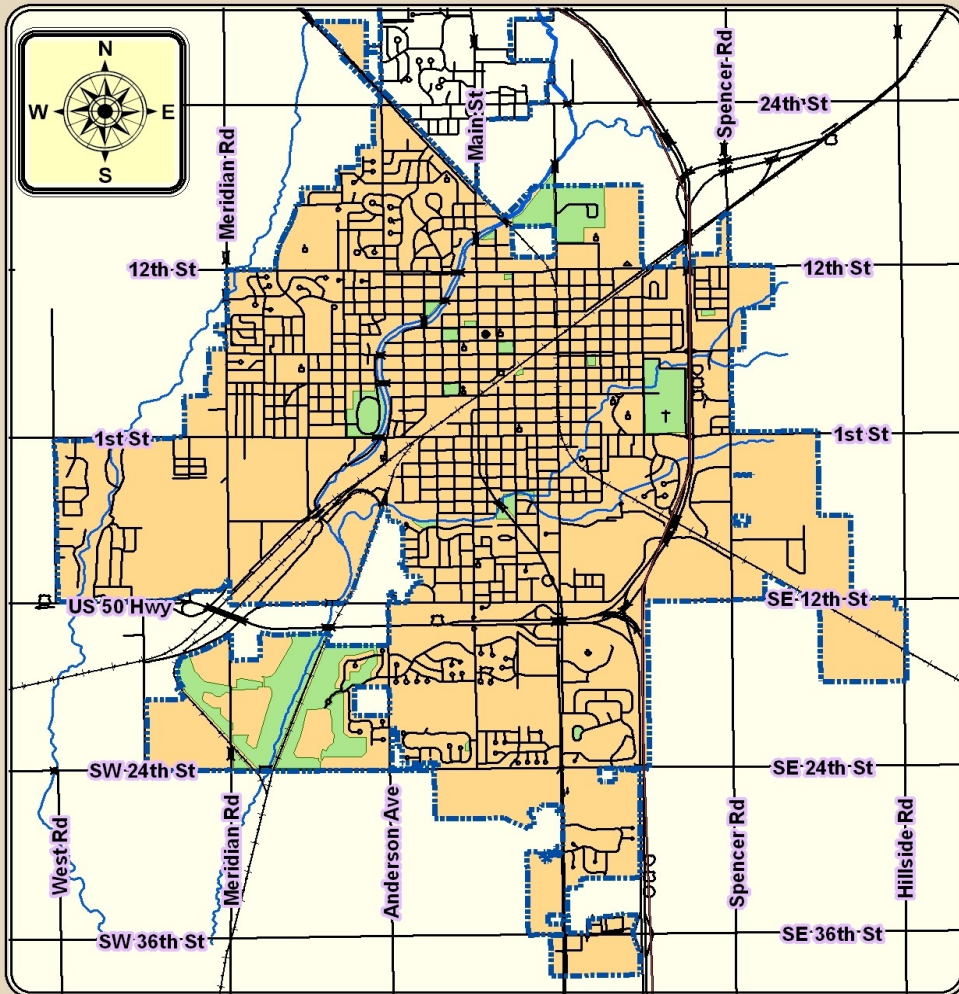

CITY OF NEWTON

Miles
0 0.25 0.5 1
Map Created By
City of Newton - Engineering Division
September 2010