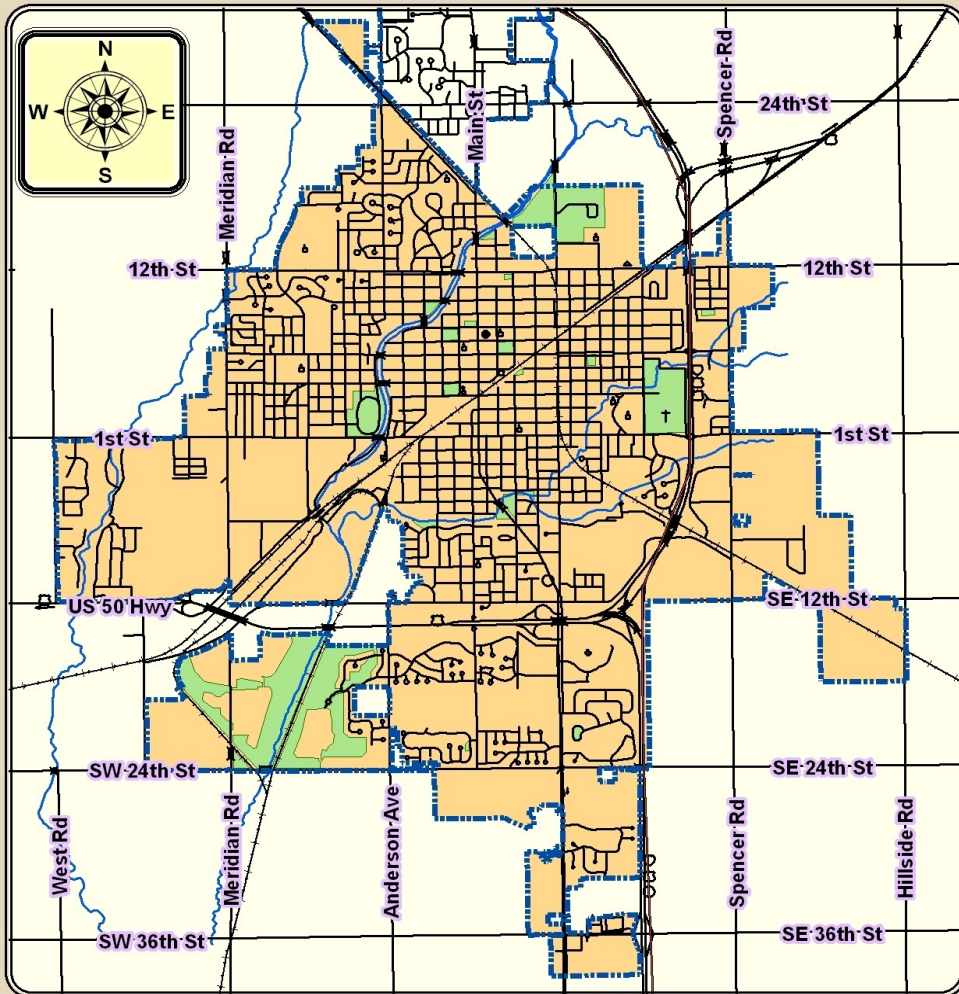

# CITY OF NEWTON

Miles  
0 0.25 0.5 1  
Map Created By  
City of Newton - Engineering Division  
September 2010